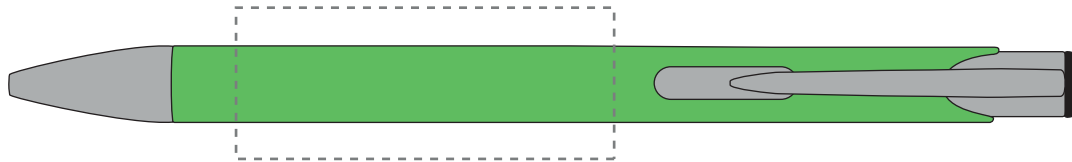

Your Ref:
Our Ref:

Quantity:
Version: 1

Product Code: TPC982001
Product Colour: GREEN

PRINTING CONCERNS:

We stock this item in the following colours

PANTONE REFERENCE(S)

- Colour 1
- Colour 2
- Colour 3
- Colour 4

ARTWORK SCALE 100%

ARTWORK SCALE 100%
Standard Print Area:
50mm x 20mm

Product Image for visualisation
- colours may vary

The dashed line is to demonstrate print area and will not appear on your printed item