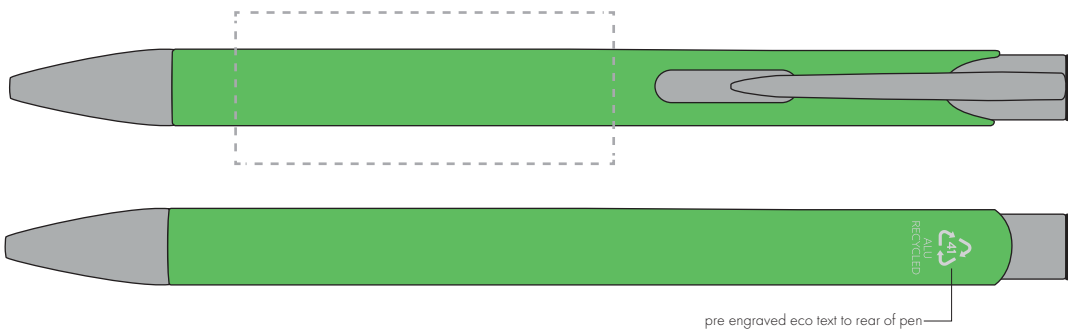

Your Ref:
Our Ref:

Quantity:
Version: 1

Product Code: TPC982001
Product Colour: GREEN

PRINTING CONCERNS:

We stock this item in the following colours

**PANTONE REFERENCE(S)**

● Engrave

ARTWORK SCALE 100%

ARTWORK SCALE 100%
Rotary Engrave Area:
50mm x 20mm

pre engraved eco text to rear of pen

Product Image for visualisation
- colours may vary

The dashed line is to demonstrate print area and will not appear on your printed item