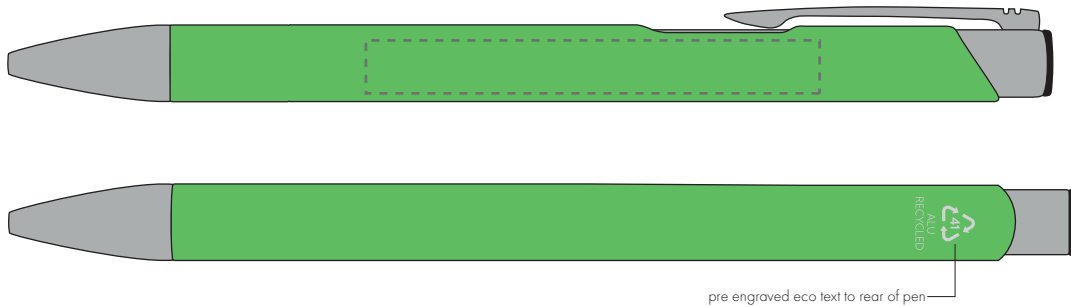

Your Ref:
Our Ref:

Quantity:
Version: 1

Product Code: TPC982001
Product Colour: GREEN

PRINTING CONCERNS:

We stock this item in the following colours

**PANTONE REFERENCE(S)**

● Engrave

ARTWORK SCALE 100%

ARTWORK SCALE 100%
Side Engrave Area:
60mm x 7mm

pre engraved eco text to rear of pen

Product Image for visualisation
- colours may vary

The dashed line is to demonstrate print area and will not appear on your printed item