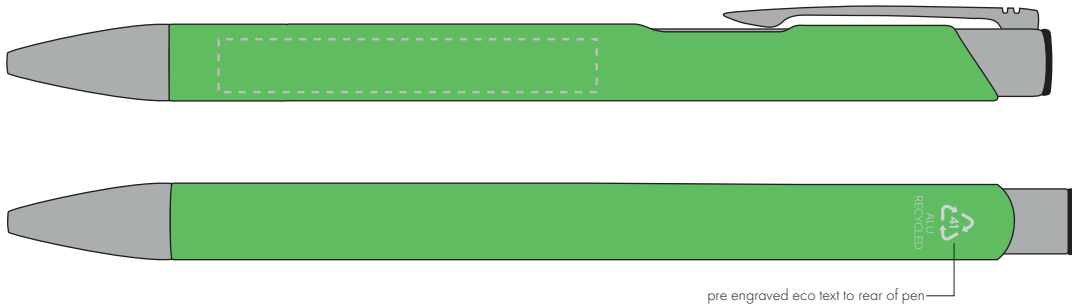

Your Ref:
Our Ref:

Quantity:
Version: 1

Product Code: TPC982001
Product Colour: GREEN

PRINTING CONCERNS:

We stock this item in the following colours

PANTONE REFERENCE(S)

- Colour 1
- Colour 2
- Colour 3
- Colour 4

ARTWORK SCALE 100%

ARTWORK SCALE 100%
Side Print Area:
50mm x 7mm

pre engraved eco text to rear of pen

Product Image for visualisation
- colours may vary

The dashed line is to demonstrate print area and will not appear on your printed item