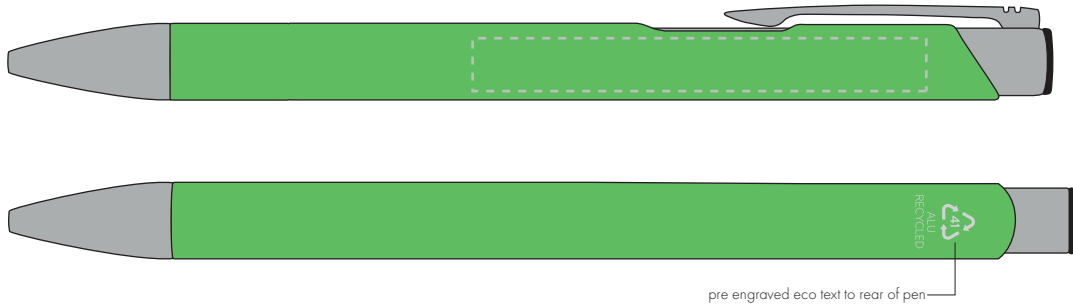

Your Ref:  
Our Ref:

Quantity:  
Version: 1

Product Code: TPC982001  
Product Colour: GREEN

**PRINTING CONCERNS:**

We stock this item in the following colours

**PANTONE REFERENCE(S)**

- Colour 1
- Colour 2
- Colour 3
- Colour 4

ARTWORK SCALE 100%

ARTWORK SCALE 100%  
Side Print Area:  
60mm x 7mm

Product Image for visualisation  
- colours may vary

**The dashed line is to demonstrate print area and will not appear on your printed item**