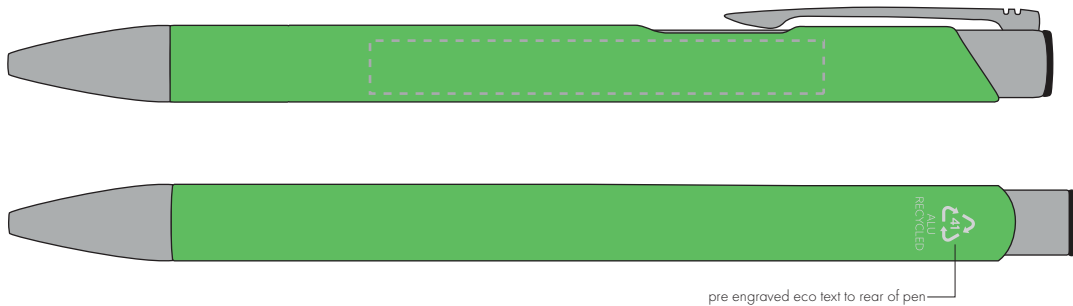

Your Ref:	Quantity:	Product Code: TPC982001
Our Ref:	Version: 1	Product Colour: GREEN

**PRINTING CONCERNS:**

We stock this item in the following colours

**PANTONE REFERENCE(S)**

- Colour 1
- Colour 2
- Colour 3
- Colour 4

ARTWORK SCALE 100%

ARTWORK SCALE 100%

Side Print Area:

60mm x 7mm

Product Image for visualisation  
- colours may vary

The dashed line is to demonstrate print area and will not appear on your printed item

**PLEASE NOTE:**