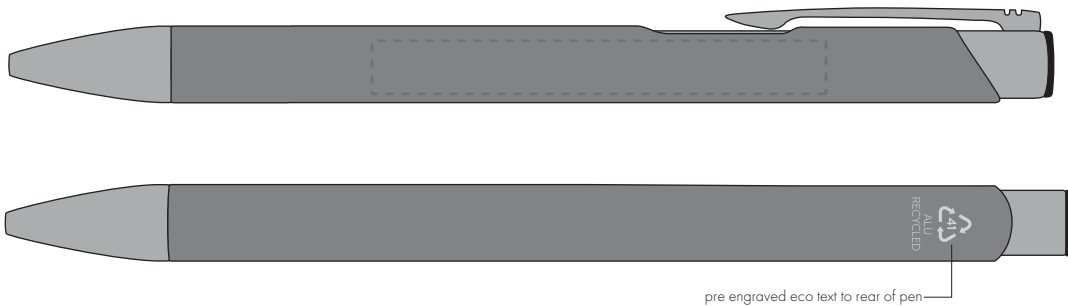

Your Ref:	Quantity:	Product Code: TPC982001
Our Ref:	Version: 1	Product Colour: GREY

PRINTING CONCERNS:

We stock this item in the following colours

**PANTONE REFERENCE(S)**
 Full colour printing

ARTWORK SCALE 100%

ARTWORK SCALE 100%
Digital Print Area:
60mm x 7mm

Product Image for visualisation
- colours may vary

The dashed line is to demonstrate print area and will not appear on your printed item

PLEASE NOTE:

- All colours including print and product are for visual purposes only and should not be regarded as the actual colour of the product and print.
- Some products may vary from batch to batch and may differ from previous orders.
- The colour and texture of a product can also have an effect on the final print colour.
- By approving this order we accept that you understand these terms.