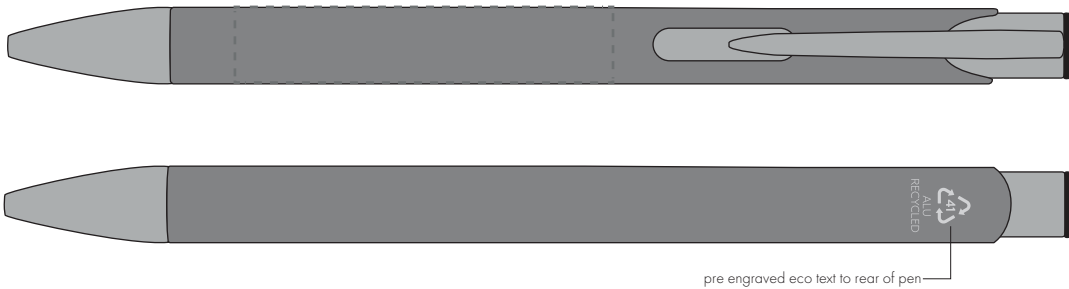

Your Ref:  
Our Ref:

Quantity:  
Version: 1

Product Code: TPC982001  
Product Colour: GREY

**PRINTING CONCERNS:**

We stock this item in the following colours

**PANTONE REFERENCE(S)**

● Engrave

ARTWORK SCALE 100%

ARTWORK SCALE 100%  
Flat Engrave Area:  
50mm x 10mm

Product Image for visualisation  
- colours may vary

The dashed line is to demonstrate print area and will not appear on your printed item

**PLEASE NOTE:**