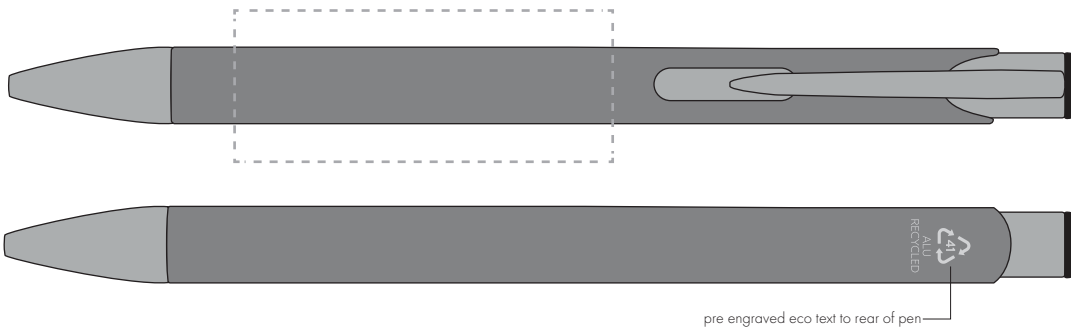

Your Ref:  
Our Ref:

Quantity:  
Version: 1

Product Code: TPC982001  
Product Colour: GREY

**PRINTING CONCERNS:**

We stock this item in the following colours

**PANTONE REFERENCE(S)**

● Engrave

ARTWORK SCALE 100%

ARTWORK SCALE 100%  
Rotary Engrave Area:  
50mm x 20mm

Product Image for visualisation  
- colours may vary

The dashed line is to demonstrate print area and will not appear on your printed item

**PLEASE NOTE:**