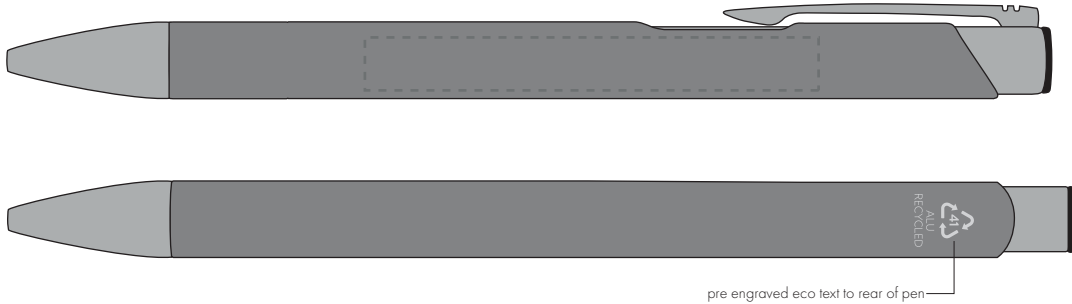

Your Ref:
Our Ref:

Quantity:
Version: 1

Product Code: TPC982001
Product Colour: GREY

PRINTING CONCERNS:

We stock this item in the following colours

**PANTONE REFERENCE(S)**

● Engrave

ARTWORK SCALE 100%

ARTWORK SCALE 100%
Side Engrave Area:
60mm x 7mm

Product Image for visualisation
- colours may vary

The dashed line is to demonstrate print area and will not appear on your printed item

PLEASE NOTE:

- All colours including print and product are for visual purposes only and should not be regarded as the actual colour of the product and print.
- Some products may vary from batch to batch and may differ from previous orders.
- The colour and texture of a product can also have an effect on the final print colour.
- By approving this order we accept that you understand these terms.