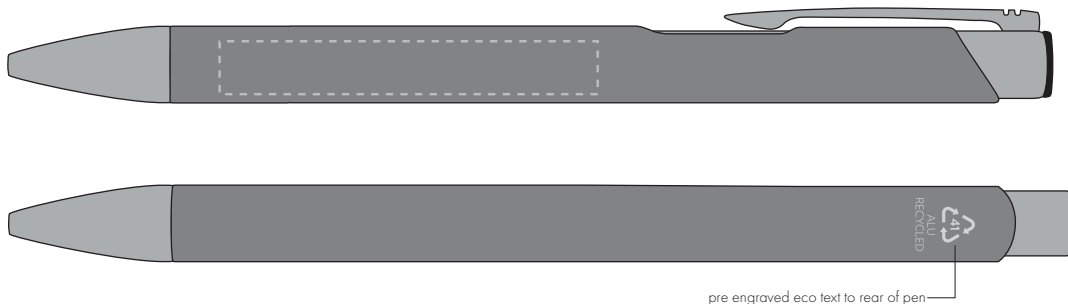

Your Ref:  
Our Ref:Quantity:  
Version: 1Product Code: TPC982001  
Product Colour: GREY**PRINTING CONCERNS:**

We stock this item in the following colours

**PANTONE REFERENCE(S)**

- Colour 1
- Colour 2
- Colour 3
- Colour 4

ARTWORK SCALE 100%

ARTWORK SCALE 100%  
Side Print Area:  
50mm x 7mm

pre engraved eco text to rear of pen

Product Image for visualisation  
- colours may vary

The dashed line is to demonstrate print area and will not appear on your printed item