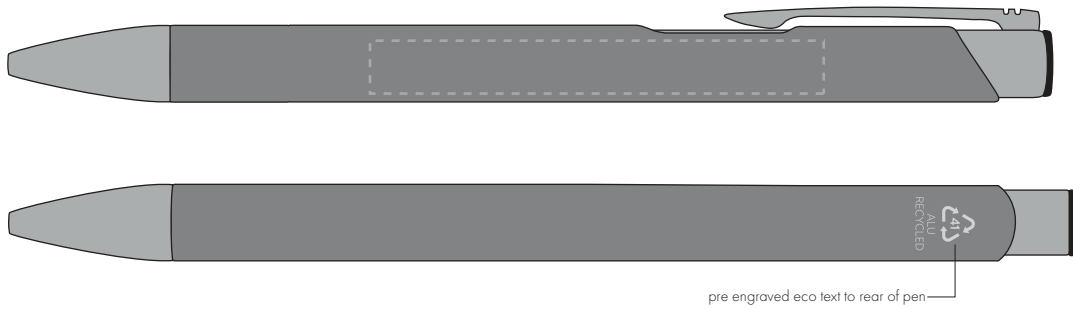

Your Ref:
Our Ref:

Quantity:
Version: 1

Product Code: TPC982001
Product Colour: GREY

PRINTING CONCERNS:

We stock this item in the following colours

PANTONE REFERENCE(S)

- Colour 1
- Colour 2
- Colour 3
- Colour 4

ARTWORK SCALE 100%

ARTWORK SCALE 100%
Side Print Area:
60mm x 7mm

pre engraved eco text to rear of pen

Product Image for visualisation
- colours may vary

The dashed line is to demonstrate print area and will not appear on your printed item