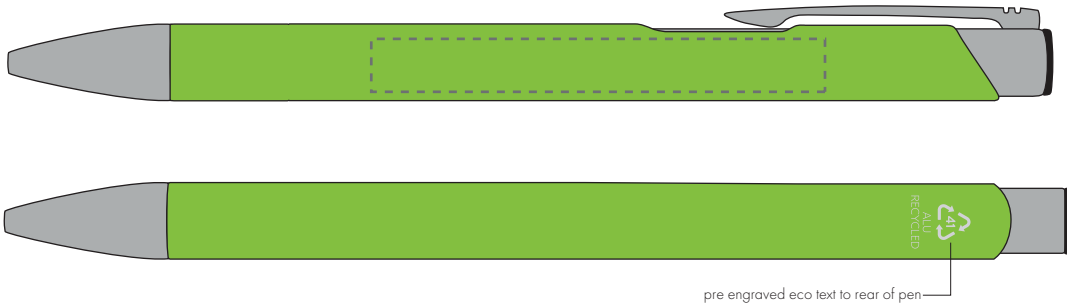

Your Ref:
Our Ref:

Quantity:
Version: 1

Product Code: TPC982001
Product Colour: LIGHT GREEN

PRINTING CONCERNS:

We stock this item in the following colours

**PANTONE REFERENCE(S)**

 Full colour printing

ARTWORK SCALE 100%

ARTWORK SCALE 100%
Digital Print Area:
60mm x 7mm

Product Image for visualisation
- colours may vary

The dashed line is to demonstrate print area and will not appear on your printed item

PLEASE NOTE:

- All colours including print and product are for visual purposes only and should not be regarded as the actual colour of the product and print.
- Some products may vary from batch to batch and may differ from previous orders.
- The colour and texture of a product can also have an effect on the final print colour.
- By approving this order we accept that you understand these terms.