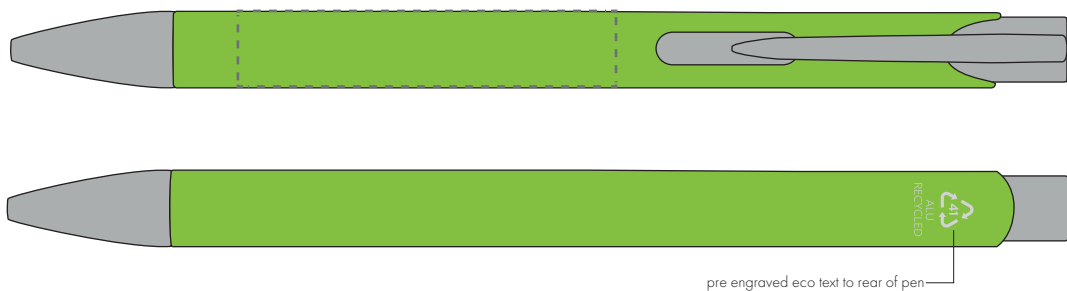

Your Ref:

Quantity:

Product Code: TPC982001

Our Ref:

Version: 1

Product Colour: LIGHT GREEN

PRINTING CONCERNS:

We stock this item in the following colours

**PANTONE REFERENCE(S)**

● Engrave

ARTWORK SCALE 100%

ARTWORK SCALE 100%

Flat Engrave Area:
50mm x 10mmProduct Image for visualisation
- colours may vary**The dashed line is to demonstrate print area and will not appear on your printed item****PLEASE NOTE:**