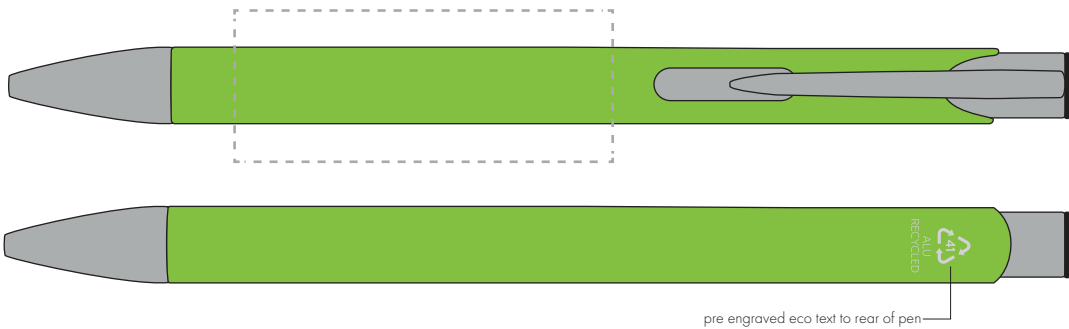

Your Ref:  
Our Ref:

Quantity:  
Version: 1

Product Code: TPC982001  
Product Colour: LIGHT GREEN

**PRINTING CONCERNS:**

We stock this item in the following colours

**PANTONE REFERENCE(S)**

● Engrave

ARTWORK SCALE 100%

ARTWORK SCALE 100%  
Rotary Engrave Area:  
50mm x 20mm

Product Image for visualisation  
- colours may vary

The dashed line is to demonstrate print area and will not appear on your printed item

**PLEASE NOTE:**