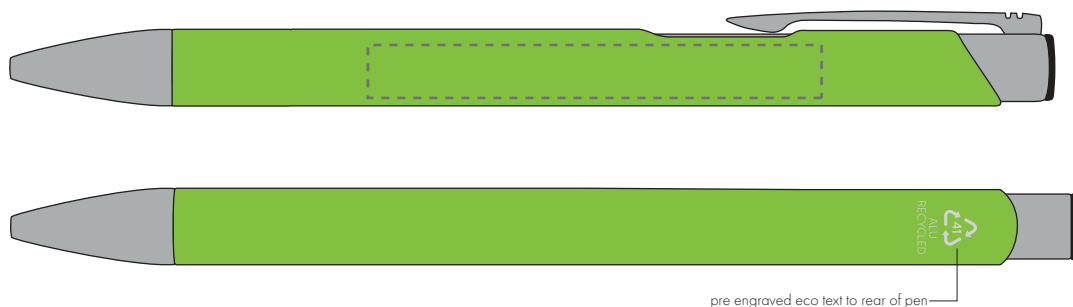

Your Ref:  
Our Ref:Quantity:  
Version: 1Product Code: TPC982001  
Product Colour: LIGHT GREEN**PRINTING CONCERNS:**

We stock this item in the following colours

**PANTONE REFERENCE(S)**

● Engrave

ARTWORK SCALE 100%

ARTWORK SCALE 100%  
Side Engrave Area:  
60mm x 7mm

pre engraved eco text to rear of pen

Product Image for visualisation  
- colours may vary**The dashed line is to demonstrate print area and will not appear on your printed item****PLEASE NOTE:**