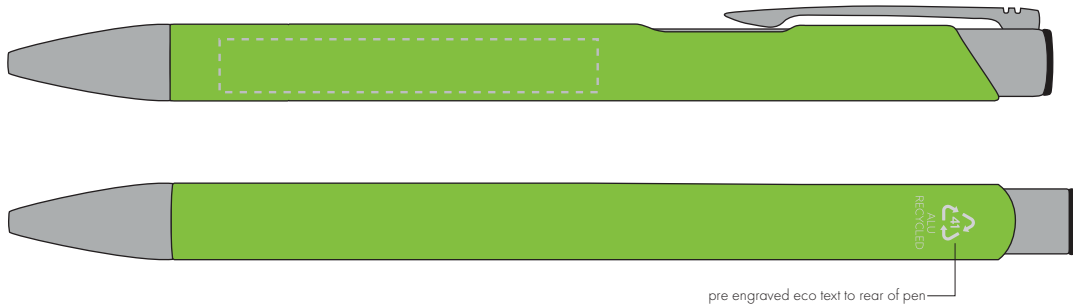

Your Ref:
Our Ref:

Quantity:
Version: 1

Product Code: TPC982001
Product Colour: LIGHT GREEN

PRINTING CONCERNS:

We stock this item in the following colours

PANTONE REFERENCE(S)

- Colour 1
- Colour 2
- Colour 3
- Colour 4

ARTWORK SCALE 100%

ARTWORK SCALE 100%
Side Print Area:
50mm x 7mm

pre engraved eco text to rear of pen

Product Image for visualisation
- colours may vary

The dashed line is to demonstrate print area and will not appear on your printed item