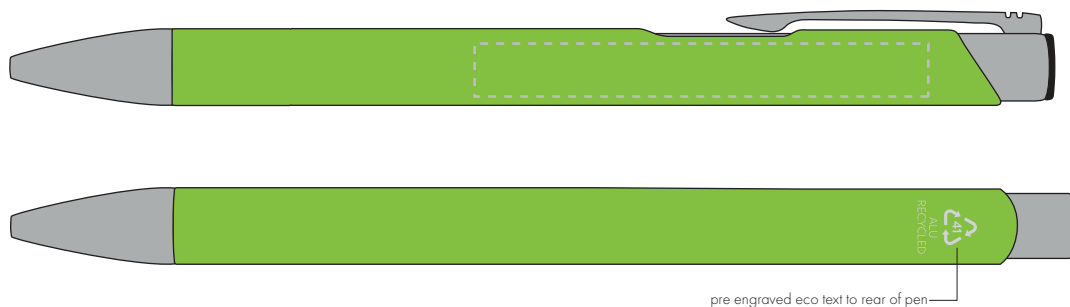

Your Ref:	Quantity:	Product Code: TPC982001
Our Ref:	Version: 1	Product Colour: LIGHT GREEN

PRINTING CONCERNS:

We stock this item in the following colours

PANTONE REFERENCE(S)

- Colour 1
- Colour 2
- Colour 3
- Colour 4

ARTWORK SCALE 100%

ARTWORK SCALE 100%
Side Print Area:
60mm x 7mm

pre engraved eco text to rear of pen

Product Image for visualisation
- colours may vary

The dashed line is to demonstrate print area and will not appear on your printed item