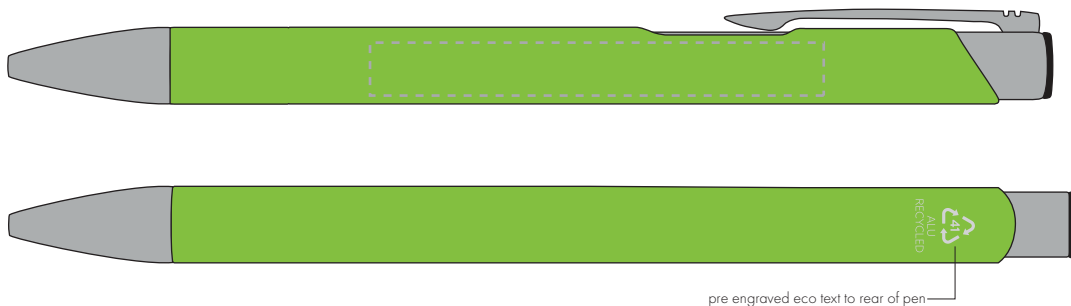

Your Ref:
Our Ref:

Quantity:
Version: 1

Product Code: TPC982001
Product Colour: LIGHT GREEN

PRINTING CONCERNS:

We stock this item in the following colours

**PANTONE REFERENCE(S)**

- Colour 1
- Colour 2
- Colour 3
- Colour 4

ARTWORK SCALE 100%

ARTWORK SCALE 100%
Side Print Area:
60mm x 7mm

Product Image for visualisation
- colours may vary

The dashed line is to demonstrate print area and will not appear on your printed item

PLEASE NOTE: