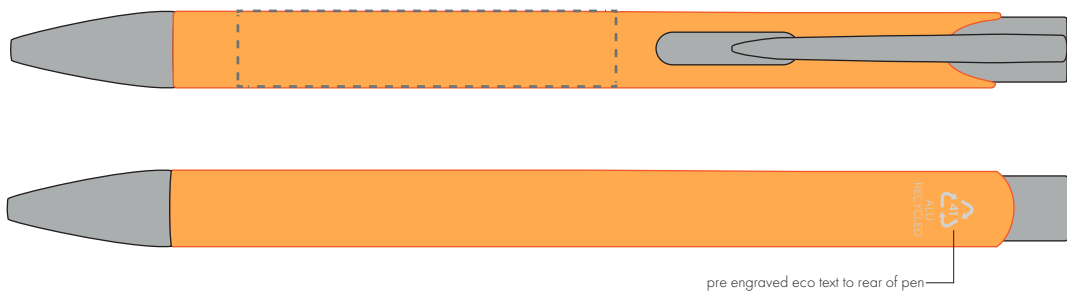

Your Ref:

Quantity:

Product Code: TPC982001

Our Ref:

Version: 1

Product Colour: NEON AMBER

PRINTING CONCERNS:

We stock this item in the following colours

**PANTONE REFERENCE(S)**

● Engrave

ARTWORK SCALE 100%

ARTWORK SCALE 100%

Flat Engrave Area:
50mm x 10mmProduct Image for visualisation
- colours may vary**The dashed line is to demonstrate print area and will not appear on your printed item****PLEASE NOTE:**