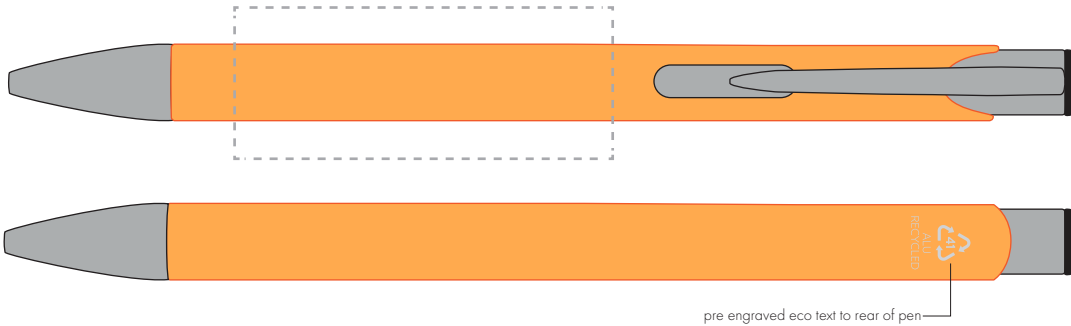

Your Ref:  
Our Ref:

Quantity:  
Version: 1

Product Code: TPC982001  
Product Colour: NEON AMBER

**PRINTING CONCERNS:**

We stock this item in the following colours

**PANTONE REFERENCE(S)**

● Engrave

ARTWORK SCALE 100%

ARTWORK SCALE 100%  
Rotary Engrave Area:  
50mm x 20mm

pre engraved eco text to rear of pen

Product Image for visualisation  
- colours may vary

The dashed line is to demonstrate print area and will not appear on your printed item