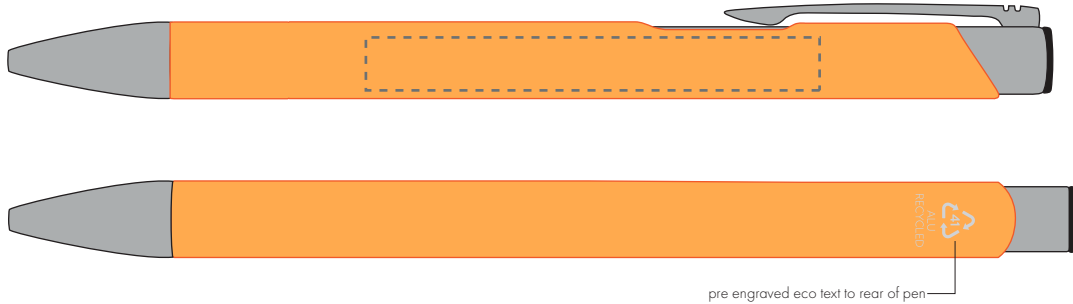

Your Ref:
Our Ref:

Quantity:
Version: 1

Product Code: TPC982001
Product Colour: NEON AMBER

PRINTING CONCERNS:

We stock this item in the following colours

**PANTONE REFERENCE(S)**

● Engrave

ARTWORK SCALE 100%

ARTWORK SCALE 100%
Side Engrave Area:
60mm x 7mm

pre engraved eco text to rear of pen

Product Image for visualisation
- colours may vary

The dashed line is to demonstrate print area and will not appear on your printed item