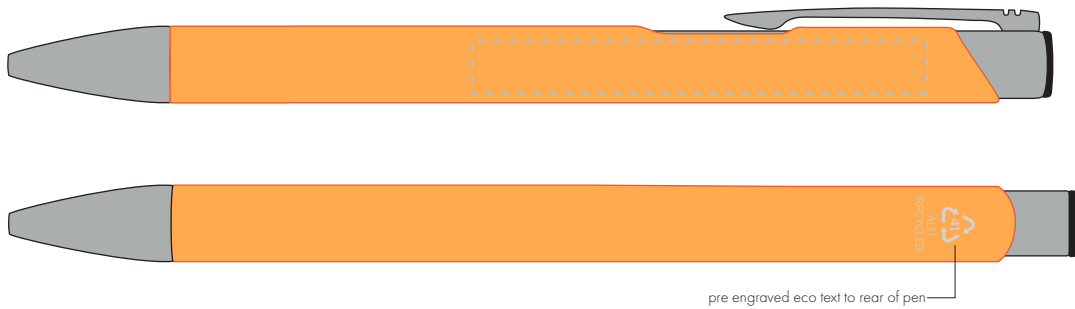

Your Ref:
Our Ref:

Quantity:
Version: 1

Product Code: TPC982001
Product Colour: NEON AMBER

PRINTING CONCERNS:

We stock this item in the following colours

**PANTONE REFERENCE(S)**

- Colour 1
- Colour 2
- Colour 3
- Colour 4

ARTWORK SCALE 100%

ARTWORK SCALE 100%
Side Print Area:
60mm x 7mm

pre engraved eco text to rear of pen

Product Image for visualisation
- colours may vary

The dashed line is to demonstrate print area and will not appear on your printed item