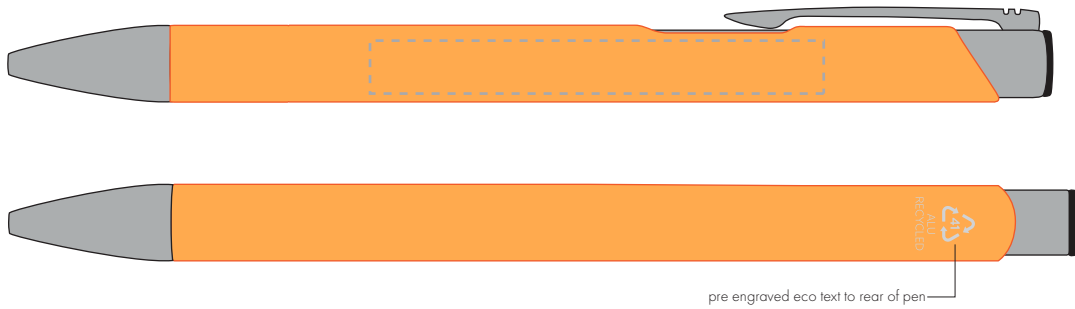

Your Ref:
Our Ref:

Quantity:
Version: 1

Product Code: TPC982001
Product Colour: NEON AMBER

PRINTING CONCERNS:

We stock this item in the following colours

**PANTONE REFERENCE(S)**

- Colour 1
- Colour 2
- Colour 3
- Colour 4

ARTWORK SCALE 100%

ARTWORK SCALE 100%
Side Print Area:
60mm x 7mm

Product Image for visualisation
- colours may vary

The dashed line is to demonstrate print area and will not appear on your printed item

PLEASE NOTE: