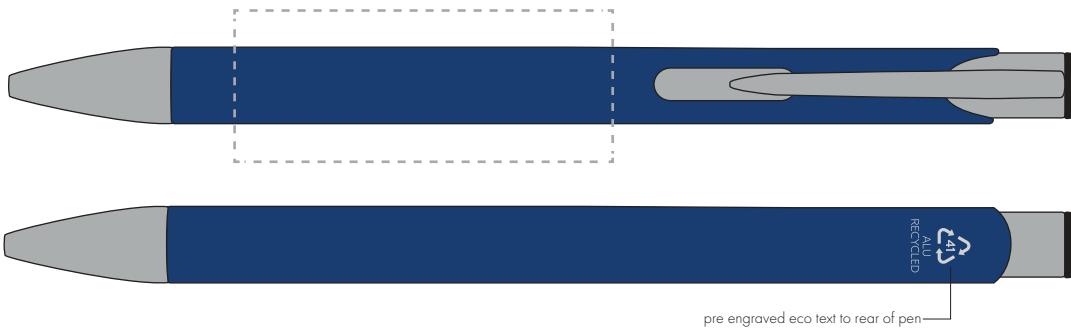

Your Ref:  
Our Ref:

Quantity:  
Version: 1

Product Code: TPC982001  
Product Colour: NAVY BLUE

**PRINTING CONCERNS:**

We stock this item in the following colours

**PANTONE REFERENCE(S)**

● Engrave

ARTWORK SCALE 100%

ARTWORK SCALE 100%  
Rotary Engrave Area:  
50mm x 20mm

Product Image for visualisation  
- colours may vary

The dashed line is to demonstrate print area and will not appear on your printed item

**PLEASE NOTE:**