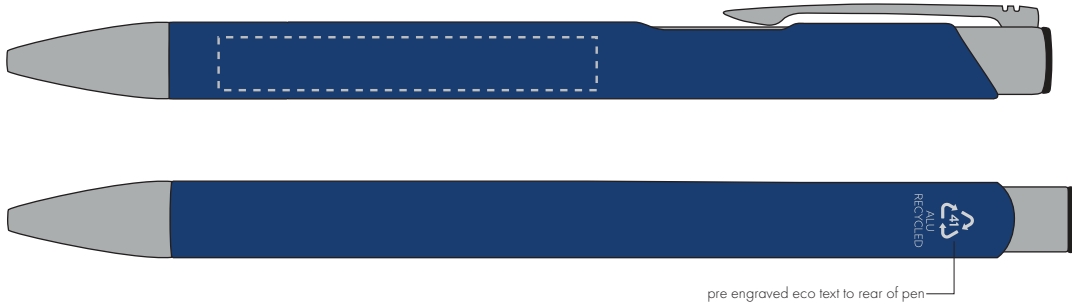

Your Ref:	Quantity:	Product Code: TPC982001
Our Ref:	Version: 1	Product Colour: NAVY BLUE

**PRINTING CONCERNS:**

We stock this item in the following colours

**PANTONE REFERENCE(S)**

- Colour 1
- Colour 2
- Colour 3
- Colour 4

ARTWORK SCALE 100%

ARTWORK SCALE 100%  
Side Print Area:  
50mm x 7mm

pre engraved eco text to rear of pen

Product Image for visualisation  
- colours may vary

The dashed line is to demonstrate print area and will not appear on your printed item