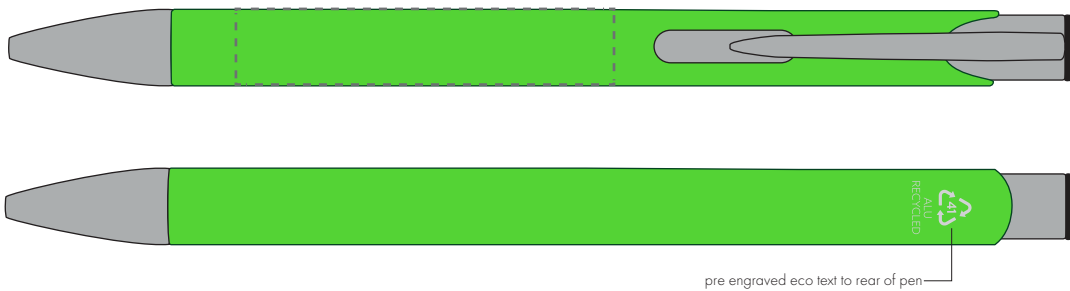

Your Ref:
Our Ref:

Quantity:
Version: 1

Product Code: TPC982001
Product Colour: NEON GREEN

PRINTING CONCERNS:

We stock this item in the following colours

**PANTONE REFERENCE(S)**

● Engrave

ARTWORK SCALE 100%

ARTWORK SCALE 100%
Flat Engrave Area:
50mm x 10mm

Product Image for visualisation
- colours may vary

The dashed line is to demonstrate print area and will not appear on your printed item

PLEASE NOTE:

- All colours including print and product are for visual purposes only and should not be regarded as the actual colour of the product and print.
- Some products may vary from batch to batch and may differ from previous orders.
- The colour and texture of a product can also have an effect on the final print colour.
- By approving this order we accept that you understand these terms.