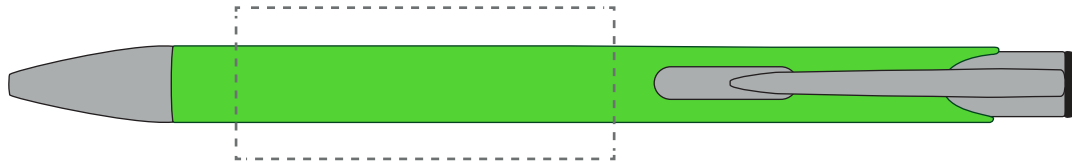

Your Ref:
Our Ref:

Quantity:
Version: 1

Product Code: TPC982001
Product Colour: NEON GREEN

PRINTING CONCERNS:

We stock this item in the following colours

PANTONE REFERENCE(S)

- Colour 1
- Colour 2
- Colour 3
- Colour 4

ARTWORK SCALE 100%

ARTWORK SCALE 100%
Standard Print Area:
50mm x 20mm

Product Image for visualisation
- colours may vary

The dashed line is to demonstrate print area and will not appear on your printed item