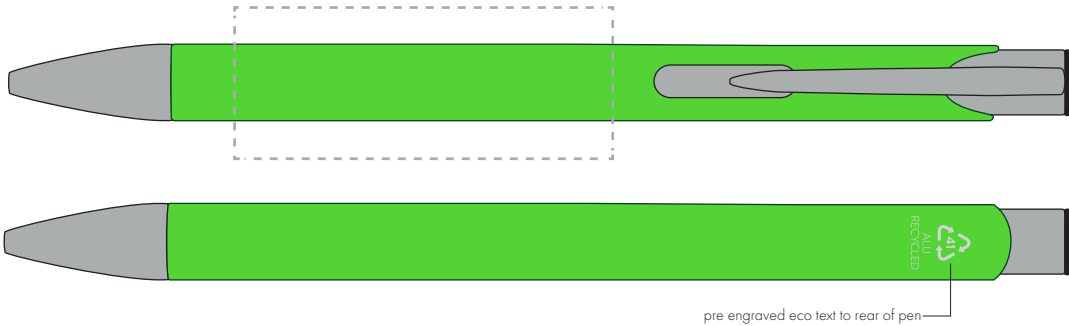

Your Ref:
Our Ref:

Quantity:
Version: 1

Product Code: TPC982001
Product Colour: NEON GREEN

PRINTING CONCERNS:

We stock this item in the following colours

PANTONE REFERENCE(S)

● Engrave

ARTWORK SCALE 100%

ARTWORK SCALE 100%
Rotary Engrave Area:
50mm x 20mm

Product Image for visualisation
- colours may vary

The dashed line is to demonstrate print area and will not appear on your printed item

PLEASE NOTE:

- All colours including print and product are for visual purposes only and should not be regarded as the actual colour of the product and print.
- Some products may vary from batch to batch and may differ from previous orders.
- The colour and texture of a product can also have an effect on the final print colour.
- By approving this order we accept that you understand these terms.