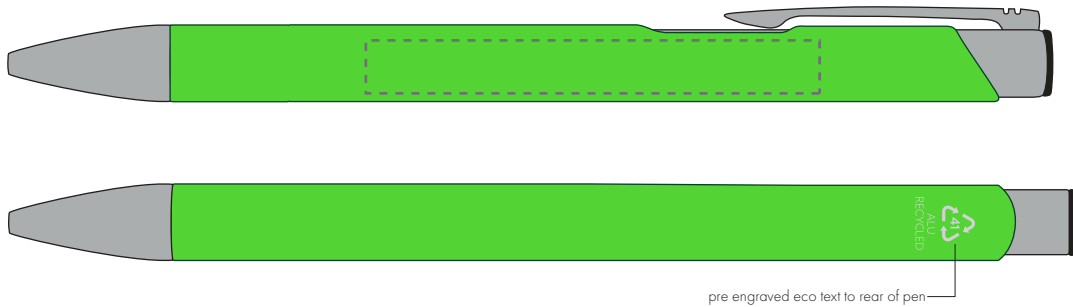

Your Ref:
Our Ref:

Quantity:
Version: 1

Product Code: TPC982001
Product Colour: NEON GREEN

PRINTING CONCERNS:

We stock this item in the following colours

**PANTONE REFERENCE(S)**

● Engrave

ARTWORK SCALE 100%

ARTWORK SCALE 100%
Side Engrave Area:
60mm x 7mm

Product Image for visualisation
- colours may vary

The dashed line is to demonstrate print area and will not appear on your printed item

PLEASE NOTE:

- All colours including print and product are for visual purposes only and should not be regarded as the actual colour of the product and print.
- Some products may vary from batch to batch and may differ from previous orders.
- The colour and texture of a product can also have an effect on the final print colour.
- By approving this order we accept that you understand these terms.