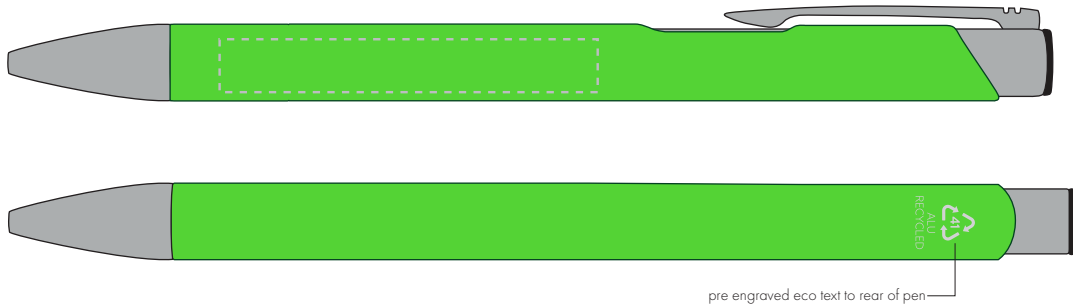

Your Ref:
Our Ref:

Quantity:
Version: 1

Product Code: TPC982001
Product Colour: NEON GREEN

PRINTING CONCERNS:

We stock this item in the following colours

PANTONE REFERENCE(S)

- Colour 1
- Colour 2
- Colour 3
- Colour 4

ARTWORK SCALE 100%

ARTWORK SCALE 100%
Side Print Area:
50mm x 7mm

pre engraved eco text to rear of pen

Product Image for visualisation
- colours may vary

The dashed line is to demonstrate print area and will not appear on your printed item