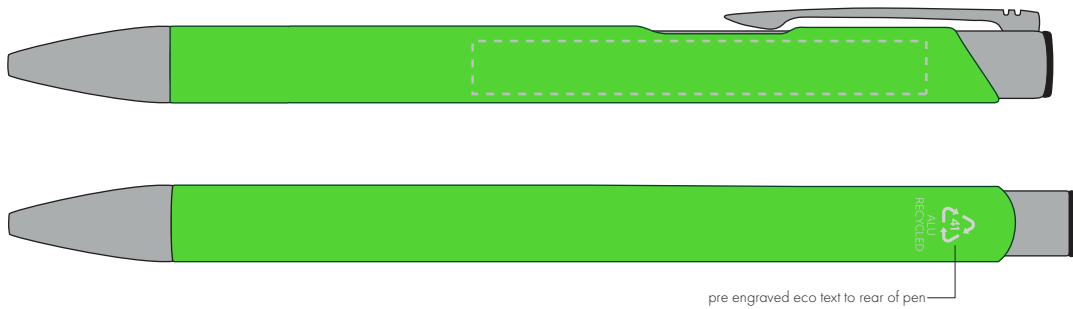

Your Ref:  
Our Ref:

Quantity:  
Version: 1

Product Code: TPC982001  
Product Colour: NEON GREEN

**PRINTING CONCERNS:**

We stock this item in the following colours

**PANTONE REFERENCE(S)**

- Colour 1
- Colour 2
- Colour 3
- Colour 4

ARTWORK SCALE 100%

ARTWORK SCALE 100%  
Side Print Area:  
60mm x 7mm

Product Image for visualisation  
- colours may vary

**The dashed line is to demonstrate print area and will not appear on your printed item**