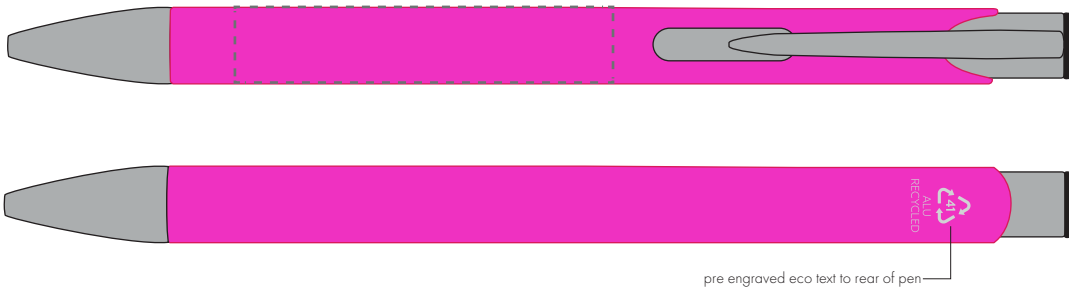

Your Ref:
Our Ref:

Quantity:
Version: 1

Product Code: TPC982001
Product Colour: NEON PINK

PRINTING CONCERNS:

We stock this item in the following colours

**PANTONE REFERENCE(S)**

● Engrave

ARTWORK SCALE 100%

ARTWORK SCALE 100%
Flat Engrave Area:
50mm x 10mm

Product Image for visualisation
- colours may vary

The dashed line is to demonstrate print area and will not appear on your printed item

PLEASE NOTE:

- All colours including print and product are for visual purposes only and should not be regarded as the actual colour of the product and print.
- Some products may vary from batch to batch and may differ from previous orders.
- The colour and texture of a product can also have an effect on the final print colour.
- By approving this order we accept that you understand these terms.