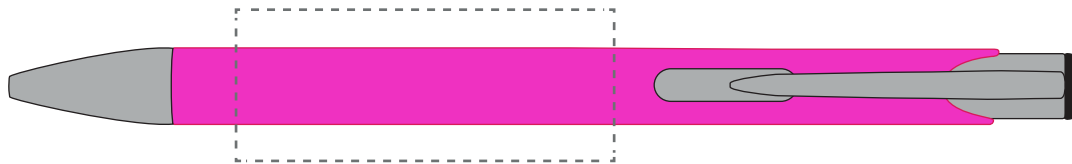

Your Ref:  
Our Ref:

Quantity:  
Version: 1

Product Code: TPC982001  
Product Colour: NEON PINK

**PRINTING CONCERNS:**

We stock this item in the following colours

**PANTONE REFERENCE(S)**

- Colour 1
- Colour 2
- Colour 3
- Colour 4

ARTWORK SCALE 100%

ARTWORK SCALE 100%  
Standard Print Area:  
50mm x 20mm

Product Image for visualisation  
- colours may vary

The dashed line is to demonstrate print area and will not appear on your printed item