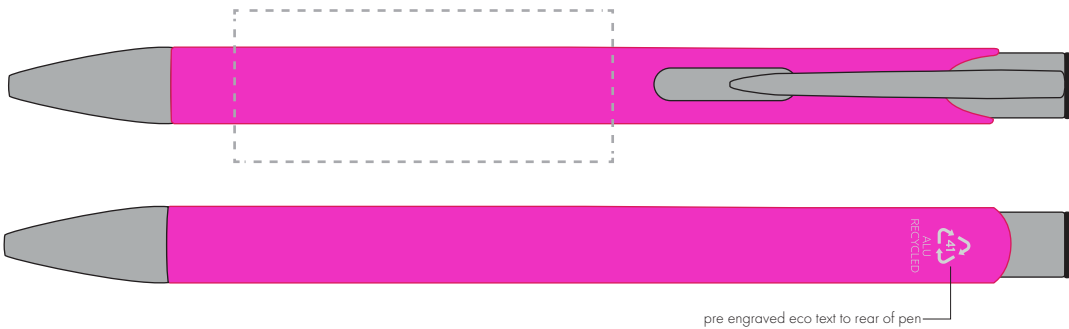

Your Ref:
Our Ref:

Quantity:
Version: 1

Product Code: TPC982001
Product Colour: NEON PINK

PRINTING CONCERNS:

We stock this item in the following colours

PANTONE REFERENCE(S)

● Engrave

ARTWORK SCALE 100%

ARTWORK SCALE 100%
Rotary Engrave Area:
50mm x 20mm

pre engraved eco text to rear of pen

Product Image for visualisation
- colours may vary

The dashed line is to demonstrate print area and will not appear on your printed item