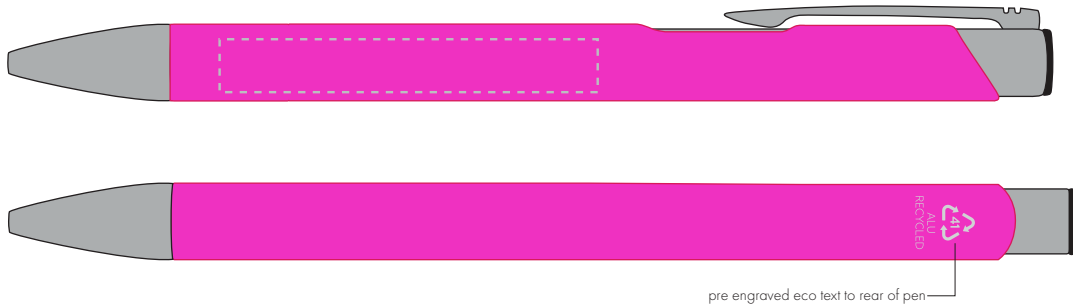

Your Ref:  
Our Ref:

Quantity:  
Version: 1

Product Code: TPC982001  
Product Colour: NEON PINK

**PRINTING CONCERNS:**

We stock this item in the following colours

**PANTONE REFERENCE(S)**

- Colour 1
- Colour 2
- Colour 3
- Colour 4

ARTWORK SCALE 100%

ARTWORK SCALE 100%  
Side Print Area:  
50mm x 7mm

pre engraved eco text to rear of pen

Product Image for visualisation  
- colours may vary

The dashed line is to demonstrate print area and will not appear on your printed item