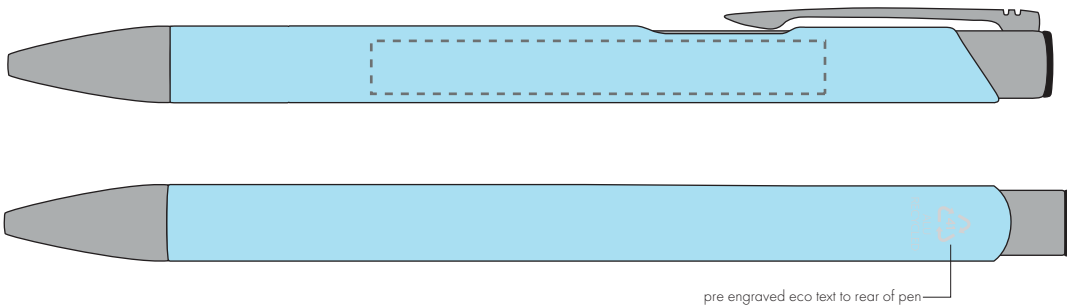

Your Ref:	Quantity:	Product Code: TPC982001
Our Ref:	Version: 1	Product Colour: PASTEL BLUE

PRINTING CONCERNS:

We stock this item in the following colours

**PANTONE REFERENCE(S)**
 Full colour printing

ARTWORK SCALE 100%

ARTWORK SCALE 100%
Digital Print Area:
60mm x 7mm

Product Image for visualisation
- colours may vary

The dashed line is to demonstrate print area and will not appear on your printed item

PLEASE NOTE:

- All colours including print and product are for visual purposes only and should not be regarded as the actual colour of the product and print.
- Some products may vary from batch to batch and may differ from previous orders.
- The colour and texture of a product can also have an effect on the final print colour.
- By approving this order we accept that you understand these terms.