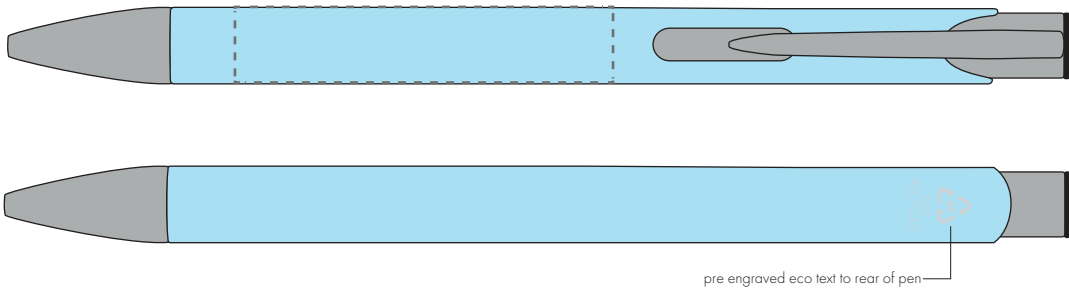

Your Ref:  
Our Ref:

Quantity:  
Version: 1

Product Code: TPC982001  
Product Colour: PASTEL BLUE

**PRINTING CONCERNS:**

We stock this item in the following colours

**PANTONE REFERENCE(S)**

● Engrave

ARTWORK SCALE 100%

ARTWORK SCALE 100%  
Flat Engrave Area:  
50mm x 10mm

Product Image for visualisation  
- colours may vary

The dashed line is to demonstrate print area and will not appear on your printed item

**PLEASE NOTE:**