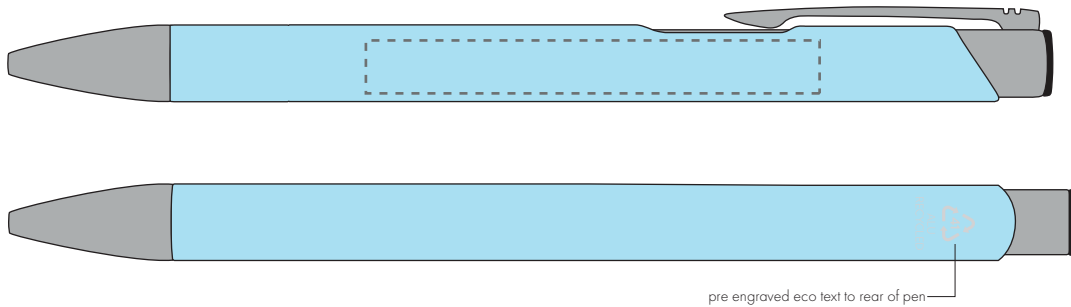

Your Ref:
Our Ref:

Quantity:
Version: 1

Product Code: TPC982001
Product Colour: PASTEL BLUE

PRINTING CONCERNS:

We stock this item in the following colours

**PANTONE REFERENCE(S)**

● Engrave

ARTWORK SCALE 100%

ARTWORK SCALE 100%
Side Engrave Area:
60mm x 7mm

Product Image for visualisation
- colours may vary

The dashed line is to demonstrate print area and will not appear on your printed item

PLEASE NOTE:

- All colours including print and product are for visual purposes only and should not be regarded as the actual colour of the product and print.
- Some products may vary from batch to batch and may differ from previous orders.
- The colour and texture of a product can also have an effect on the final print colour.
- By approving this order we accept that you understand these terms.