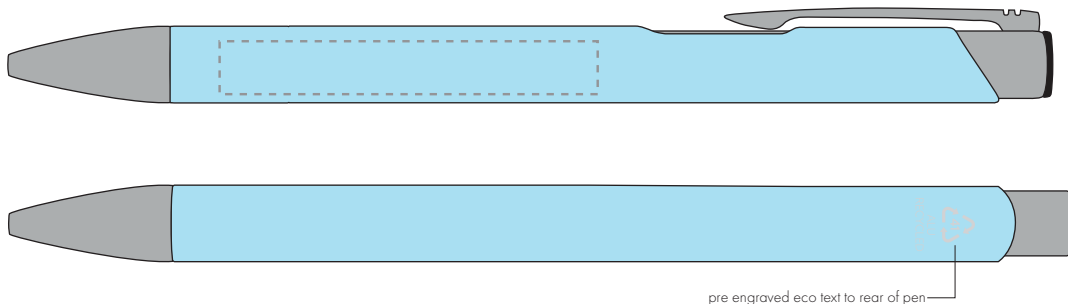

Your Ref:	Quantity:	Product Code: TPC982001
Our Ref:	Version: 1	Product Colour: PASTEL BLUE

**PRINTING CONCERNS:**

We stock this item in the following colours

**PANTONE REFERENCE(S)**

- Colour 1
- Colour 2
- Colour 3
- Colour 4

ARTWORK SCALE 100%

ARTWORK SCALE 100%  
Side Print Area:  
50mm x 7mm

Product Image for visualisation  
- colours may vary

**The dashed line is to demonstrate print area and will not appear on your printed item**