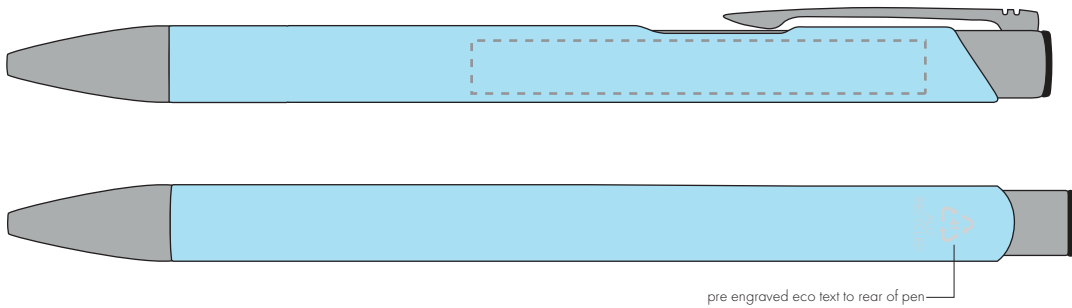

Your Ref:
Our Ref:

Quantity:
Version: 1

Product Code: TPC982001
Product Colour: PASTEL BLUE

PRINTING CONCERNS:

We stock this item in the following colours

PANTONE REFERENCE(S)

- Colour 1
- Colour 2
- Colour 3
- Colour 4

ARTWORK SCALE 100%

ARTWORK SCALE 100%
Side Print Area:
60mm x 7mm

Product Image for visualisation
- colours may vary

The dashed line is to demonstrate print area and will not appear on your printed item

PLEASE NOTE: