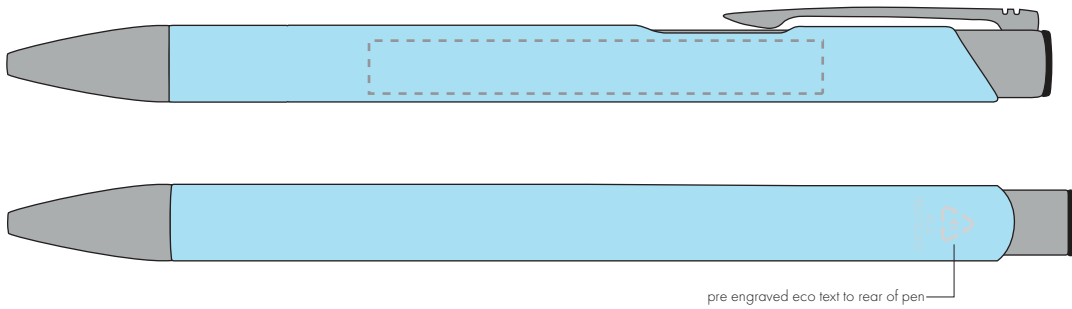

Your Ref:
Our Ref:

Quantity:
Version: 1

Product Code: TPC982001
Product Colour: PASTEL BLUE

PRINTING CONCERNS:

We stock this item in the following colours

**PANTONE REFERENCE(S)**

- Colour 1
- Colour 2
- Colour 3
- Colour 4

ARTWORK SCALE 100%

ARTWORK SCALE 100%
Side Print Area:
60mm x 7mm

Product Image for visualisation
- colours may vary

The dashed line is to demonstrate print area and will not appear on your printed item

PLEASE NOTE: