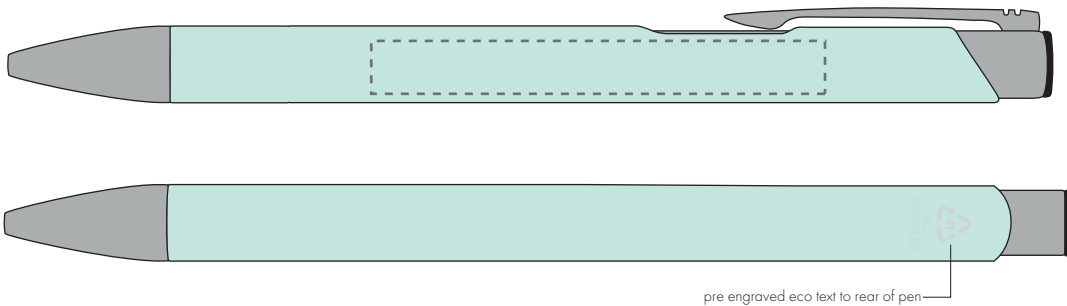

Your Ref:  
Our Ref:

Quantity:  
Version: 1

Product Code: TPC982001  
Product Colour: PASTEL GREEN

**PRINTING CONCERNS:**

We stock this item in the following colours

**PANTONE REFERENCE(S)**

 Full colour printing

ARTWORK SCALE 100%

ARTWORK SCALE 100%  
Digital Print Area:  
60mm x 7mm

Product Image for visualisation  
- colours may vary

**The dashed line is to demonstrate print area and will not appear on your printed item**