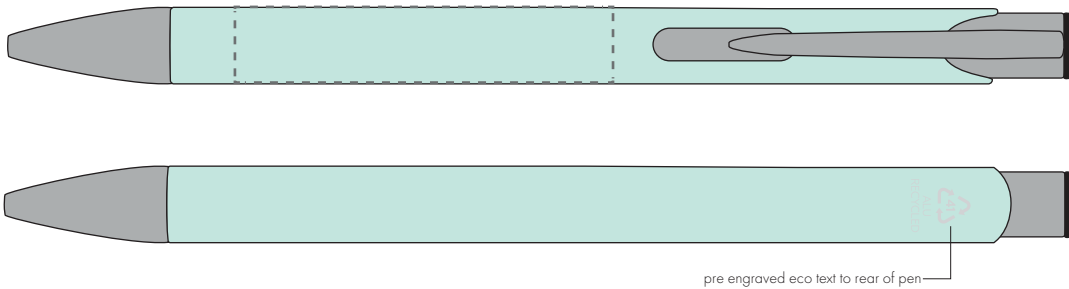

Your Ref:  
Our Ref:

Quantity:  
Version: 1

Product Code: TPC982001  
Product Colour: PASTEL GREEN

**PRINTING CONCERNS:**

We stock this item in the following colours

**PANTONE REFERENCE(S)**

● Engrave

ARTWORK SCALE 100%

ARTWORK SCALE 100%  
Flat Engrave Area:  
50mm x 10mm

Product Image for visualisation  
- colours may vary

The dashed line is to demonstrate print area and will not appear on your printed item

**PLEASE NOTE:**