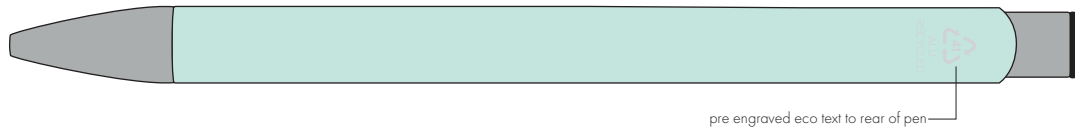

Your Ref:
Our Ref:

Quantity:
Version: 1

Product Code: TPC982001
Product Colour: PASTEL GREEN

PRINTING CONCERNS:

We stock this item in the following colours

PANTONE REFERENCE(S)

- Colour 1
- Colour 2
- Colour 3
- Colour 4

ARTWORK SCALE 100%

ARTWORK SCALE 100%
Standard Print Area:
50mm x 20mm

Product Image for visualisation
- colours may vary

The dashed line is to demonstrate print area and will not appear on your printed item