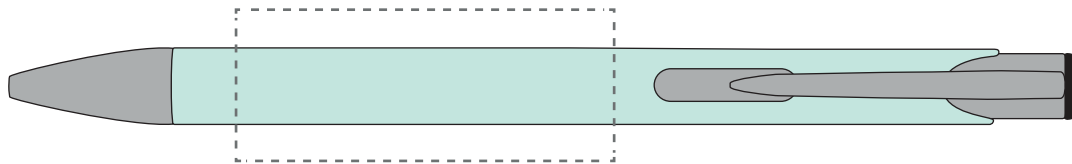

Your Ref:
Our Ref:

Quantity:
Version: 1

Product Code: TPC982001
Product Colour: PASTEL GREEN

PRINTING CONCERNS:

We stock this item in the following colours

PANTONE REFERENCE(S)

- Colour 1
- Colour 2
- Colour 3
- Colour 4

ARTWORK SCALE 100%

ARTWORK SCALE 100%
Standard Print Area:
50mm x 20mm

Product Image for visualisation
- colours may vary

The dashed line is to demonstrate print area and will not appear on your printed item