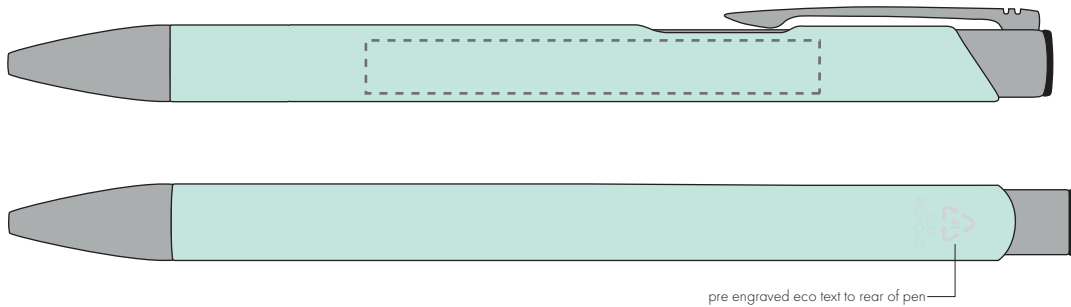

Your Ref:  
Our Ref:

Quantity:  
Version: 1

Product Code: TPC982001  
Product Colour: PASTEL GREEN

**PRINTING CONCERNS:**

We stock this item in the following colours

**PANTONE REFERENCE(S)**

● Engrave

ARTWORK SCALE 100%

ARTWORK SCALE 100%  
Side Engrave Area:  
60mm x 7mm

Product Image for visualisation  
- colours may vary

The dashed line is to demonstrate print area and will not appear on your printed item

**PLEASE NOTE:**