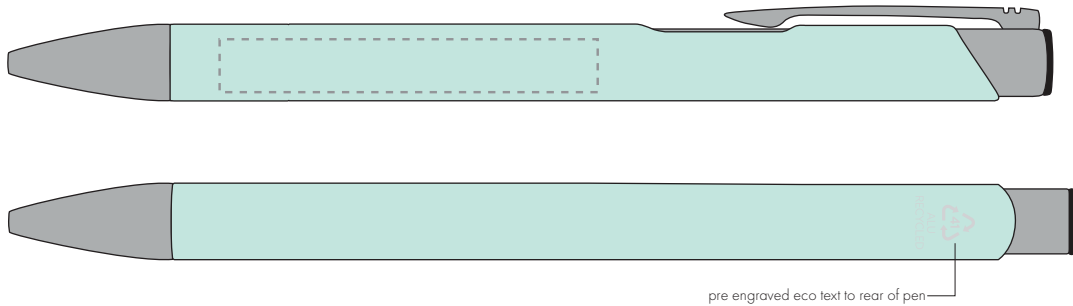

Your Ref:
Our Ref:

Quantity:
Version: 1

Product Code: TPC982001
Product Colour: PASTEL GREEN

PRINTING CONCERNS:

We stock this item in the following colours

PANTONE REFERENCE(S)

- Colour 1
- Colour 2
- Colour 3
- Colour 4

ARTWORK SCALE 100%

ARTWORK SCALE 100%
Side Print Area:
50mm x 7mm

Product Image for visualisation
- colours may vary

The dashed line is to demonstrate print area and will not appear on your printed item

PLEASE NOTE: