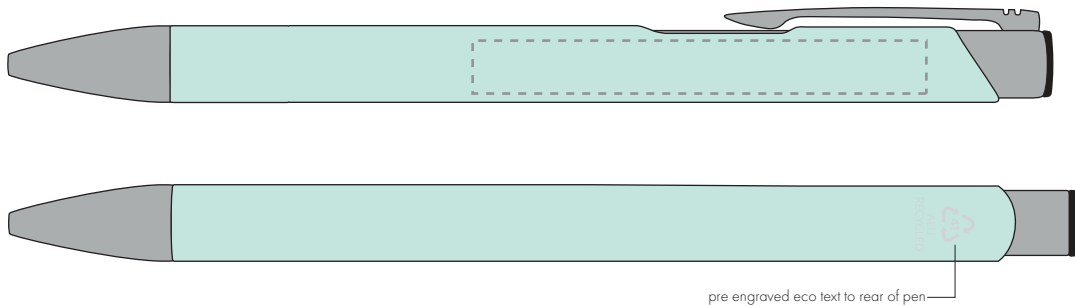

Your Ref:
Our Ref:

Quantity:
Version: 1

Product Code: TPC982001
Product Colour: PASTEL GREEN

PRINTING CONCERNS:

We stock this item in the following colours

**PANTONE REFERENCE(S)**

- Colour 1
- Colour 2
- Colour 3
- Colour 4

ARTWORK SCALE 100%

ARTWORK SCALE 100%
Side Print Area:
60mm x 7mm

Product Image for visualisation
- colours may vary

The dashed line is to demonstrate print area and will not appear on your printed item

PLEASE NOTE: