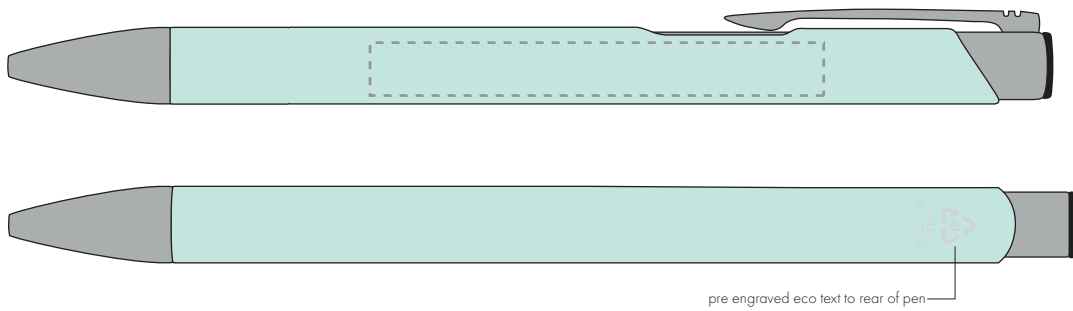

Your Ref:
Our Ref:

Quantity:
Version: 1

Product Code: TPC982001
Product Colour: PASTEL GREEN

PRINTING CONCERNS:

We stock this item in the following colours

PANTONE REFERENCE(S)

- Colour 1
- Colour 2
- Colour 3
- Colour 4

ARTWORK SCALE 100%

ARTWORK SCALE 100%
Side Print Area:
60mm x 7mm

Product Image for visualisation
- colours may vary

The dashed line is to demonstrate print area and will not appear on your printed item

PLEASE NOTE: