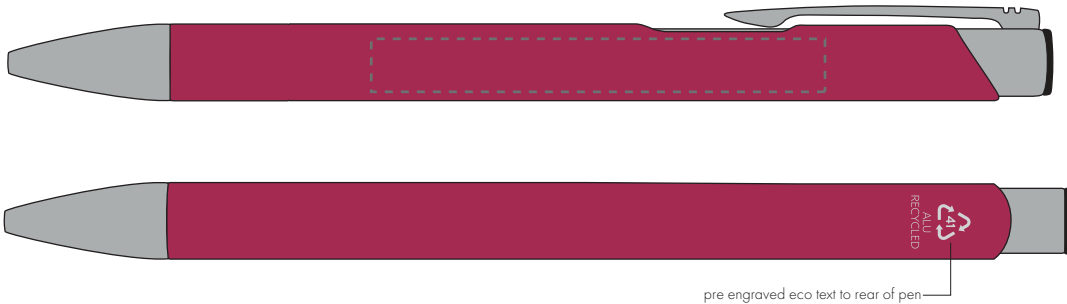

Your Ref:
Our Ref:

Quantity:
Version: 1

Product Code: TPC982001
Product Colour: PINK

PRINTING CONCERNS:

We stock this item in the following colours

**PANTONE REFERENCE(S)**

 Full colour printing

ARTWORK SCALE 100%

ARTWORK SCALE 100%
Digital Print Area:
60mm x 7mm

Product Image for visualisation
- colours may vary

The dashed line is to demonstrate print area and will not appear on your printed item

PLEASE NOTE:

- All colours including print and product are for visual purposes only and should not be regarded as the actual colour of the product and print.
- Some products may vary from batch to batch and may differ from previous orders.
- The colour and texture of a product can also have an effect on the final print colour.
- By approving this order we accept that you understand these terms.